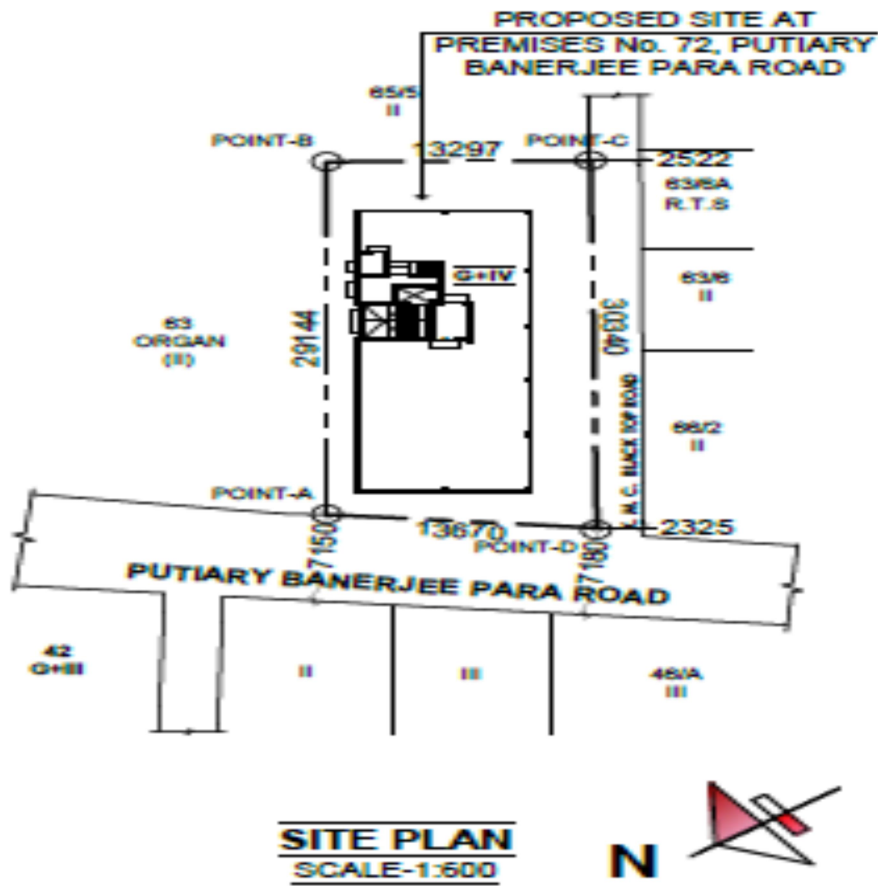

Location Map: Key Plan with Latitude & Longitude of “Banerjee Villa” at 72, Putiary Banerjee Para Road, PO - PASCHIM PUTIARY PS – HARIDEBPUR, Kolkata – 700041, under Ward No. 115 of Borough – XIII of KMC

| REFERENCE POINTS MARKED IN THE SITE PLAN OF THE PROPOSAL | CO-ORDINATES IN WGS 84 | |
|--|------------------------|--------------|
| | LATITUDE | LONGITUDE |
| Point - A | 22°28'45.6"N | 88°20'32.8"E |
| Point - B | 22°28'45.4"N | 88°20'33.7"E |
| Point - C | 22°28'45.0"N | 88°20'33.5"E |
| Point - D | 22°28'45.3"N | 88°20'32.5"E |